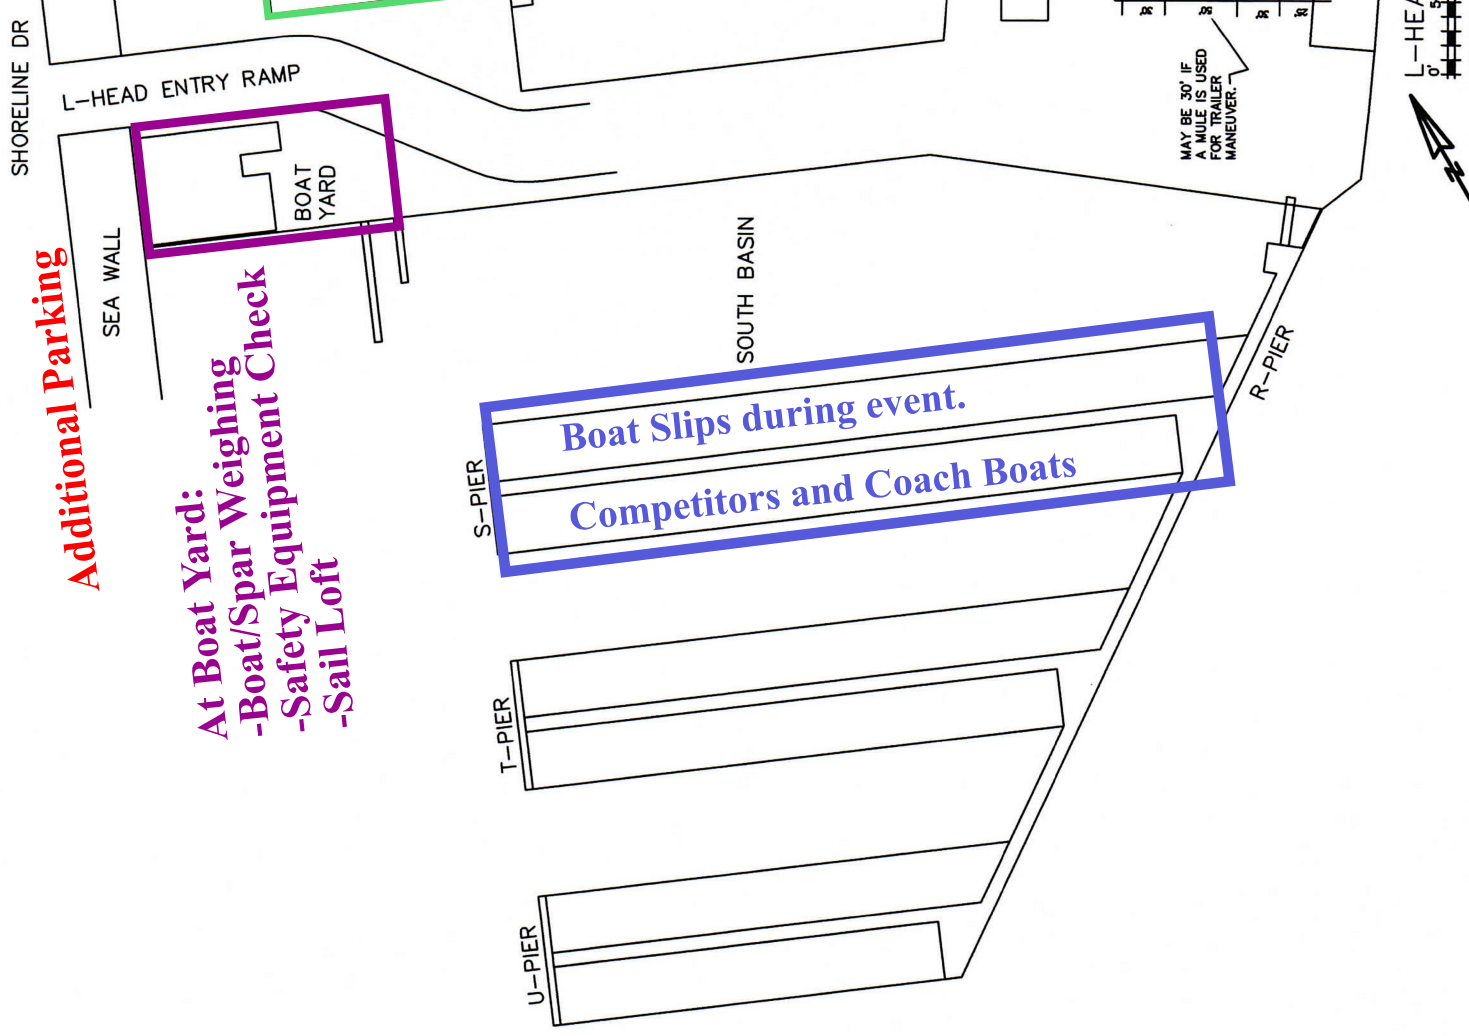

**Additional Parking**

**Additional Parking**

**At Boat Yard:**

- Boat/Spar Weighing
- Safety Equipment Check
- Sail Loft

**At CCYC:**

- Upstairs:
- Registration,
- Meeting Rooms
- Judges Room
- Upstairs Lanai:
- Sail Measurement
- Socials

RC Boats

RC Boats

Boat Slips during event.

Competitors and Coach Boats

Reuben M. Welsh Jr.  
A r c h i t e c t  
143 Rosalier St.  
Corpus Christi, Texas

L-HEAD PLAN  
0 50' 100' 150'  
1/24/2019  
2/1/2019  
5/22/2019